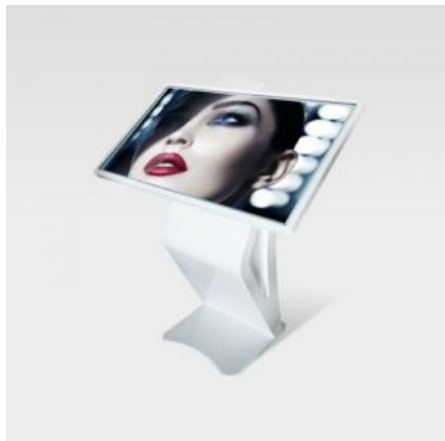

Floor Standing Digital Signage Digital Signage is a digital technology in which displays are used to replace traditional (print) media. Displays that offer targeted information, entertainment, and advertisements: the right display and the right content with the right advertising at the right time to the right viewer. Now digital signage is in perfect step with today's experience economy. Targeted, high-impact, flexible, fast and simple..

K STYLE TOUCH DISPLAY

SKU: WIN-KSTAP

Available Sizes: 32" || 43" || 49" || 55" || 65" || 75"

Available colors: Black & Silver || White & Gold ||

MOQ: 5 Units

OS: ANDROID || WINDOWS

Touch Options: IR || Capacitive (Below 32"- capacitive)

Customization Options: Yes @ Extra Cost!!!