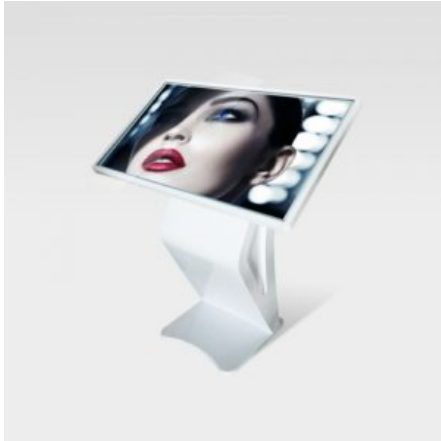

Floor Standing Digital Signage Digital Signage is a digital technology in which displays are used to replace traditional (print) media. Displays that offer targeted information, entertainment, and advertisements: the right display and the right content with the right advertising at the right time to the right viewer. Now digital signage is in perfect step with today's experience economy. Targeted, high-impact, flexible, fast and simple..

K STYLE TOUCH DISPLAY

SKU: WIN-KSTAP

Available Sizes: 32" || 43" || 49" || 55" || 65" || 75"

Available colors: Black & Silver || White & Gold ||

MOQ: 5 Units

OS: ANDROID || WINDOWS

Touch Options: IR || Capacitive (Below 32"- capacitive)

Customization Options: Yes @ Extra Cost!!!