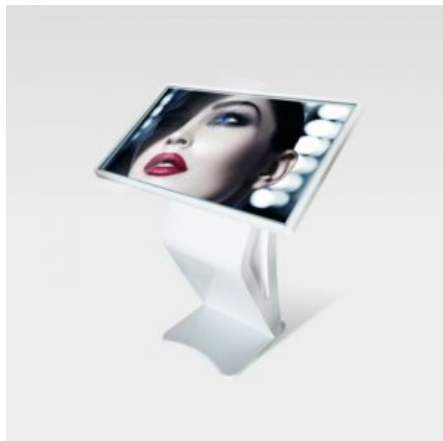

TABLE OF CONTENTS

Floor Standing Display 2

FLOOR STANDING DISPLAY

Floor Standing Digital Signage Digital Signage is a digital technology in which displays are used to replace traditional (print) media. Displays that offer targeted information, entertainment, and advertisements: the right display and the right content with the right advertising at the right time to the right viewer. Now digital signage is in perfect step with today's experience economy. Targeted, high-impact, flexible, fast and simple..

Floor Standing Digital Signage Digital Signage is a digital technology in which displays are used to replace traditional (print) media. Displays that offer targeted information, entertainment, and advertisements: the right display and the right content with the right advertising at the right time to the right viewer. Now digital signage is in perfect step with today's experience economy. Targeted, high-impact, flexible, fast and simple..

ROTATING TOUCH DISPLAY

SKU: WIN-RTAP-1

Available Sizes: 32" || 43" || 49" || 55"

Available colors: Black & Silver || White & Gold ||

MOQ: 5 Units

OS: ANDROID || WINDOWS

Touch Options: IR || Capacitive (Below 32"- capacitive)

Customization Options: Yes @ Extra Cost!!!

Floor Standing Digital Signage Digital Signage is a digital technology in which displays are used to replace traditional (print) media. Displays that offer targeted information, entertainment, and advertisements: the right display and the right content with the right advertising at the right time to the right viewer. Now digital signage is in perfect step with today's experience economy. Targeted, high-impact, flexible, fast and simple..