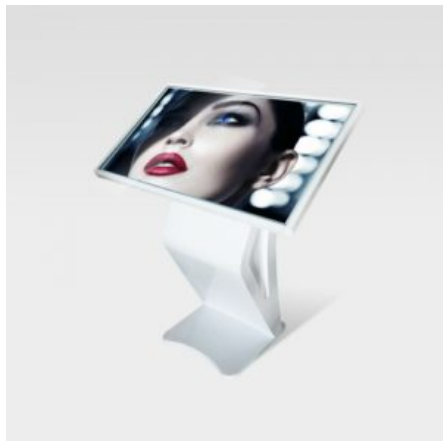

## FLOOR STANDING DISPLAY

Floor Standing Digital Signage Digital Signage is a digital technology in which displays are used to replace traditional (print) media. Displays that offer targeted information, entertainment, and advertisements: the right display and the right content with the right advertising at the right time to the right viewer. Now digital signage is in perfect step with today's experience economy. Targeted, high-impact, flexible, fast and simple..

Floor Standing Digital Signage Digital Signage is a digital technology in which displays are used to replace traditional (print) media. Displays that offer targeted information, entertainment, and advertisements: the right display and the right content with the right advertising at the right time to the right viewer. Now digital signage is in perfect step with today's experience economy. Targeted, high-impact, flexible, fast and simple..

## ROTATING TOUCH DISPLAY

**SKU:** WIN-RTAP-1

Available Sizes: 32" || 43" || 49" || 55"

Available colors: Black & Silver || White & Gold ||

MOQ: 5 Units

OS: ANDROID || WINDOWS

Touch Options: IR || Capacitive (Below 32"- capacitive)

Customization Options: Yes @ Extra Cost!!!

Floor Standing Digital Signage Digital Signage is a digital technology in which displays are used to replace traditional (print) media. Displays that offer targeted information, entertainment, and advertisements: the right display and the right content with the right advertising at the right time to the right viewer. Now digital signage is in perfect step with today's experience economy. Targeted, high-impact, flexible, fast and simple..