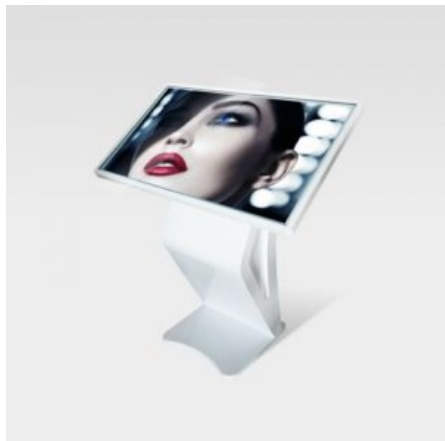

TABLE OF CONTENTS

Floor Standing Display 2

FLOOR STANDING DISPLAY

Floor Standing Digital Signage Digital Signage is a digital technology in which displays are used to replace traditional (print) media. Displays that offer targeted information, entertainment, and advertisements: the right display and the right content with the right advertising at the right time to the right viewer. Now digital signage is in perfect step with today's experience economy. Targeted, high-impact, flexible, fast and simple..

FLOOR STANDING ROTATING TOUCH DISPLAY

SKU: WIN-RTAP-1

Available Sizes: 32" || 43" || 49" || 55"

Available colors: Black & Silver || White & Gold ||

MOQ: 5 Units

OS: ANDROID || WINDOWS

Touch Options: IR || Capacitive (Below 32"- capacitive)

Customization Options: Yes @ Extra Cost!!!

Floor Standing Digital Signage Digital Signage is a digital technology in which displays are used to replace traditional (print) media. Displays that offer targeted information, entertainment, and advertisements: the right display and the right content with the right advertising at the right time to the right viewer. Now digital signage is in perfect step with today's experience economy. Targeted, high-impact, flexible, fast and simple..