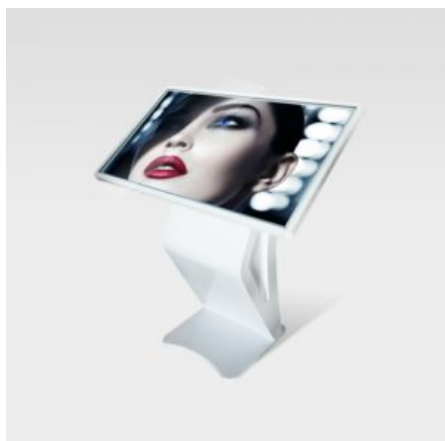

Floor Standing Digital Signage Digital Signage is a digital technology in which displays are used to replace traditional (print) media. Displays that offer targeted information, entertainment, and advertisements: the right display and the right content with the right advertising at the right time to the right viewer. Now digital signage is in perfect step with today's experience economy. Targeted, high-impact, flexible, fast and simple..

K STYLE TOUCH DISPLAY

SKU: WIN-KSTAP

Available Sizes: 32" || 43" || 49" || 55" || 65" || 75"

Available colors: Black & Silver || White & Gold ||

MOQ: 5 Units

OS: ANDROID || WINDOWS

Touch Options: IR || Capacitive (Below 32"- capacitive)

Customization Options: Yes @ Extra Cost!!!