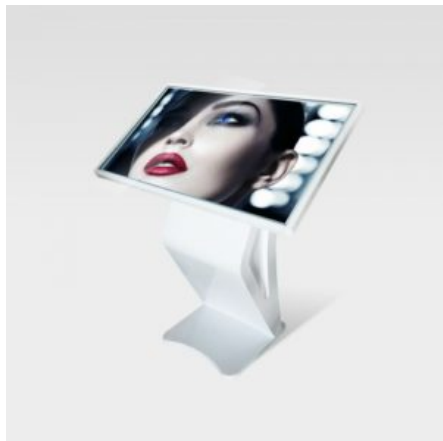

Floor Standing Digital Signage Digital Signage is a digital technology in which displays are used to replace traditional (print) media. Displays that offer targeted information, entertainment, and advertisements: the right display and the right content with the right advertising at the right time to the right viewer. Now digital signage is in perfect step with today's experience economy. Targeted, high-impact, flexible, fast and simple..

K STYLE TOUCH DISPLAY

SKU: WIN-KSTAP

Available Sizes: 32" || 43" || 49" || 55" || 65" || 75"

Available colors: Black & Silver || White & Gold ||

MOQ: 5 Units

OS: ANDROID || WINDOWS

Touch Options: IR || Capacitive (Below 32"- capacitive)

Customization Options: Yes @ Extra Cost!!!